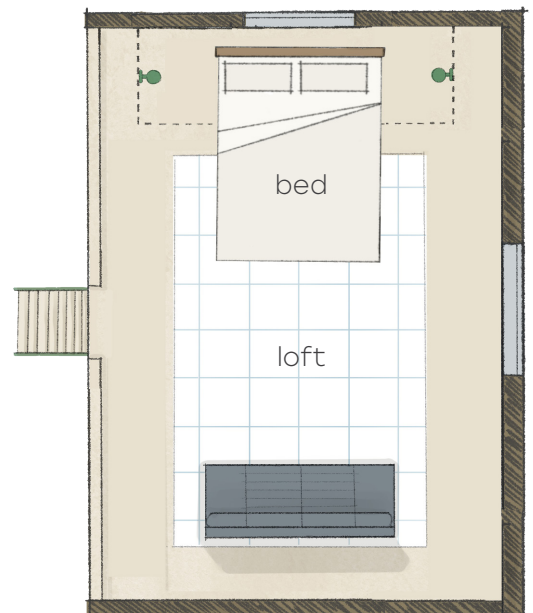

NLB
design | build

WEL
NEST
WORK • ENTERTAIN • LIVE

FOR A TOUR OR MORE INFO
CONTACT MARK
welnestadu@gmail.com
(337)344-4441

- 600 SQ FT ground floor
- 120 SQ FT loft
- cathedral ceiling
- custom cabinetry
- full kitchen & bath
- ADA Accessible

- 600 SQ FT ground floor
- 210 SQ FT loft
- cathedral ceiling
- custom cabinetry
- full kitchen & bath
- ADA Accessible

NLB
design | build

WEL
NEST
WORK • ENTERTAIN • LIVE
partition

FOR A TOUR OR MORE INFO
CONTACT MARK
welnestadu@gmail.com
(337)344-4441

- 600 SQ FT ground floor
- 120 SQ FT loft
- cathedral ceiling
- custom cabinetry
- full kitchen & bath
- ADA Accessible
- wall separating bedroom