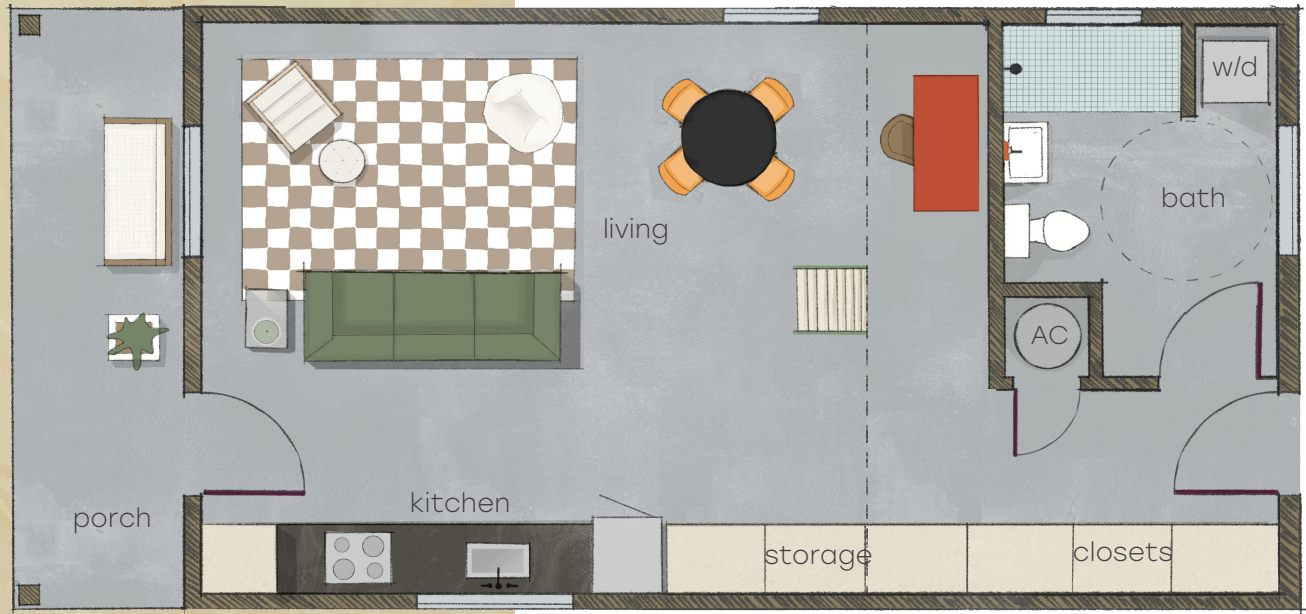

NLB
design | build

WEL
NEST
WORK • ENTERTAIN • LIVE

FOR A TOUR OR MORE INFO
CONTACT MARK
welnestadu@gmail.com
(337)344-4441

- 600 SQ FT ground floor
- 120 SQ FT loft
- cathedral ceiling
- custom cabinetry
- full kitchen & bath
- ADA Accessible

NLB
design | build

FOR A TOUR OR MORE INFO
CONTACT MARK
welnestadu@gmail.com
(337)344-4441

WEL
NEST
WORK • ENTERTAIN • LIVE
elevations

NLB
design | build

WEL
NEST
WORK • ENTERTAIN • LIVE
studio

FOR A TOUR OR MORE INFO
CONTACT MARK
welnestadu@gmail.com
(337)344-4441

- 600 SQ FT ground floor
- 210 SQ FT loft
- cathedral ceiling
- custom cabinetry
- full kitchen & bath
- ADA Accessible

NLB
design | build

WEL
NEST
WORK • ENTERTAIN • LIVE
partition

FOR A TOUR OR MORE INFO
CONTACT MARK
welnestadu@gmail.com
(337)344-4441

- 600 SQ FT ground floor
- 120 SQ FT loft
- cathedral ceiling
- custom cabinetry
- full kitchen & bath
- ADA Accessible
- wall separating bedroom