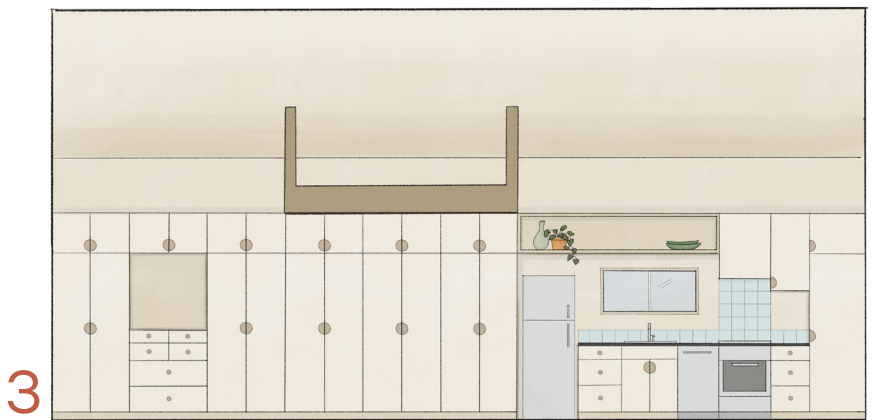

NLB
design | build

FOR A TOUR OR MORE INFO
CONTACT MARK
welnestadu@gmail.com
(337)344-4441

WEL
NEST
WORK • ENTERTAIN • LIVE
elevations