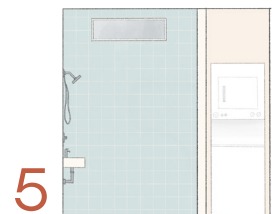

NLB
design | build

FOR A TOUR OR MORE INFO
CONTACT MARK
welnestadu@gmail.com
(337)344-4441

WEL
NEST
WORK • ENTERTAIN • LIVE
elevations