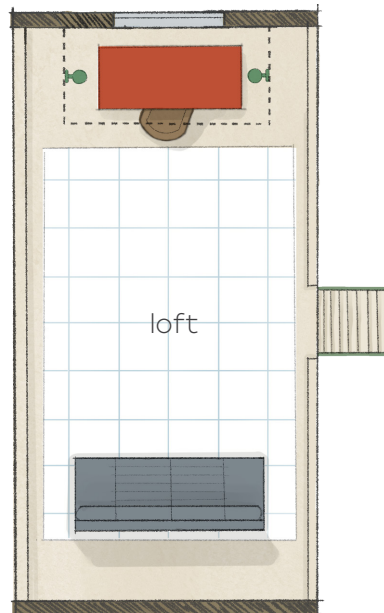

NLB
design | build

WEL
NEST
WORK • ENTERTAIN • LIVE

FOR A TOUR OR MORE INFO
CONTACT MARK
welnestadu@gmail.com
(337)344-4441

- 600 SQ FT ground floor
- 120 SQ FT loft
- cathedral ceiling
- custom cabinetry
- full kitchen & bath
- ADA Accessible

- 600 SQ FT ground floor
- 210 SQ FT loft
- cathedral ceiling
- custom cabinetry
- full kitchen & bath
- ADA Accessible

NLB
design | build

WEL
NEST
WORK • ENTERTAIN • LIVE
partition

FOR A TOUR OR MORE INFO
CONTACT MARK
welnestadu@gmail.com
(337)344-4441

- 600 SQ FT ground floor
- 120 SQ FT loft
- cathedral ceiling
- custom cabinetry
- full kitchen & bath
- ADA Accessible
- wall separating bedroom