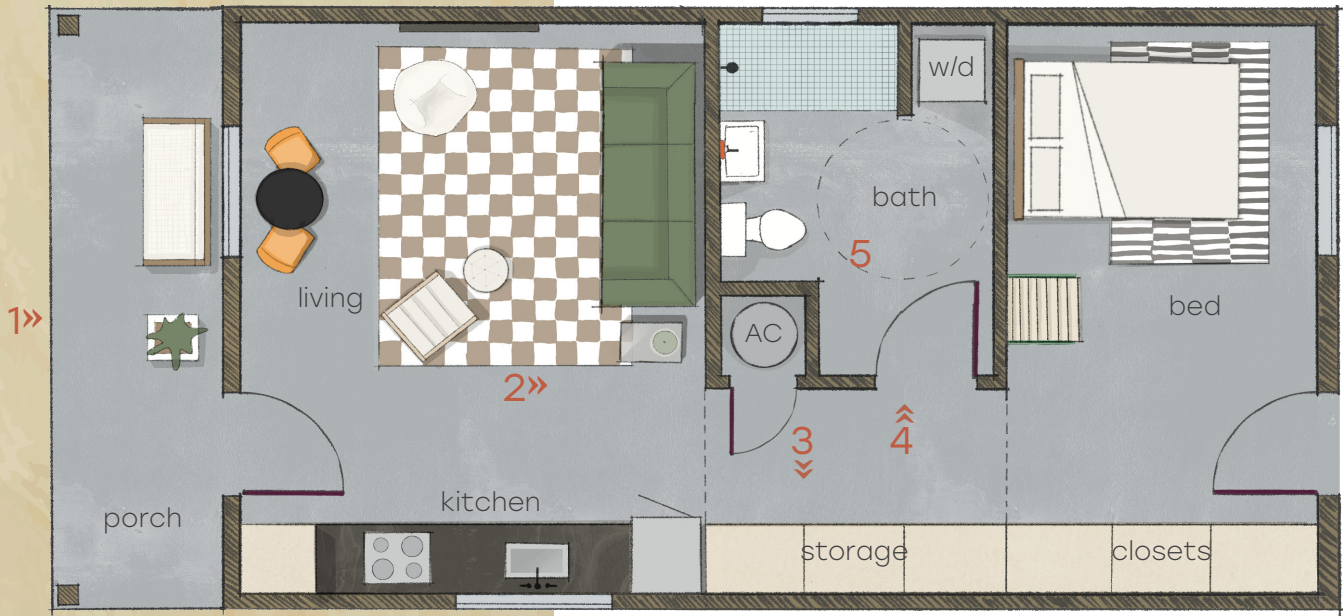

NLB
design | build

WEL
NEST
WORK • ENTERTAIN • LIVE

FOR A TOUR OR MORE INFO
CONTACT MARK
welnestadu@gmail.com
(337)344-4441

- 600 SQ FT ground floor
- 120 SQ FT loft
- cathedral ceiling
- custom cabinetry
- full kitchen & bath
- ADA Accessible

- 600 SQ FT ground floor
- 210 SQ FT loft
- cathedral ceiling
- custom cabinetry
- full kitchen & bath
- ADA Accessible

NLB
design | build

WEL
NEST
WORK • ENTERTAIN • LIVE
partition

FOR A TOUR OR MORE INFO
CONTACT MARK
welnestadu@gmail.com
(337)344-4441

- 600 SQ FT ground floor
- 120 SQ FT loft
- cathedral ceiling
- custom cabinetry
- full kitchen & bath
- ADA Accessible
- wall separating bedroom